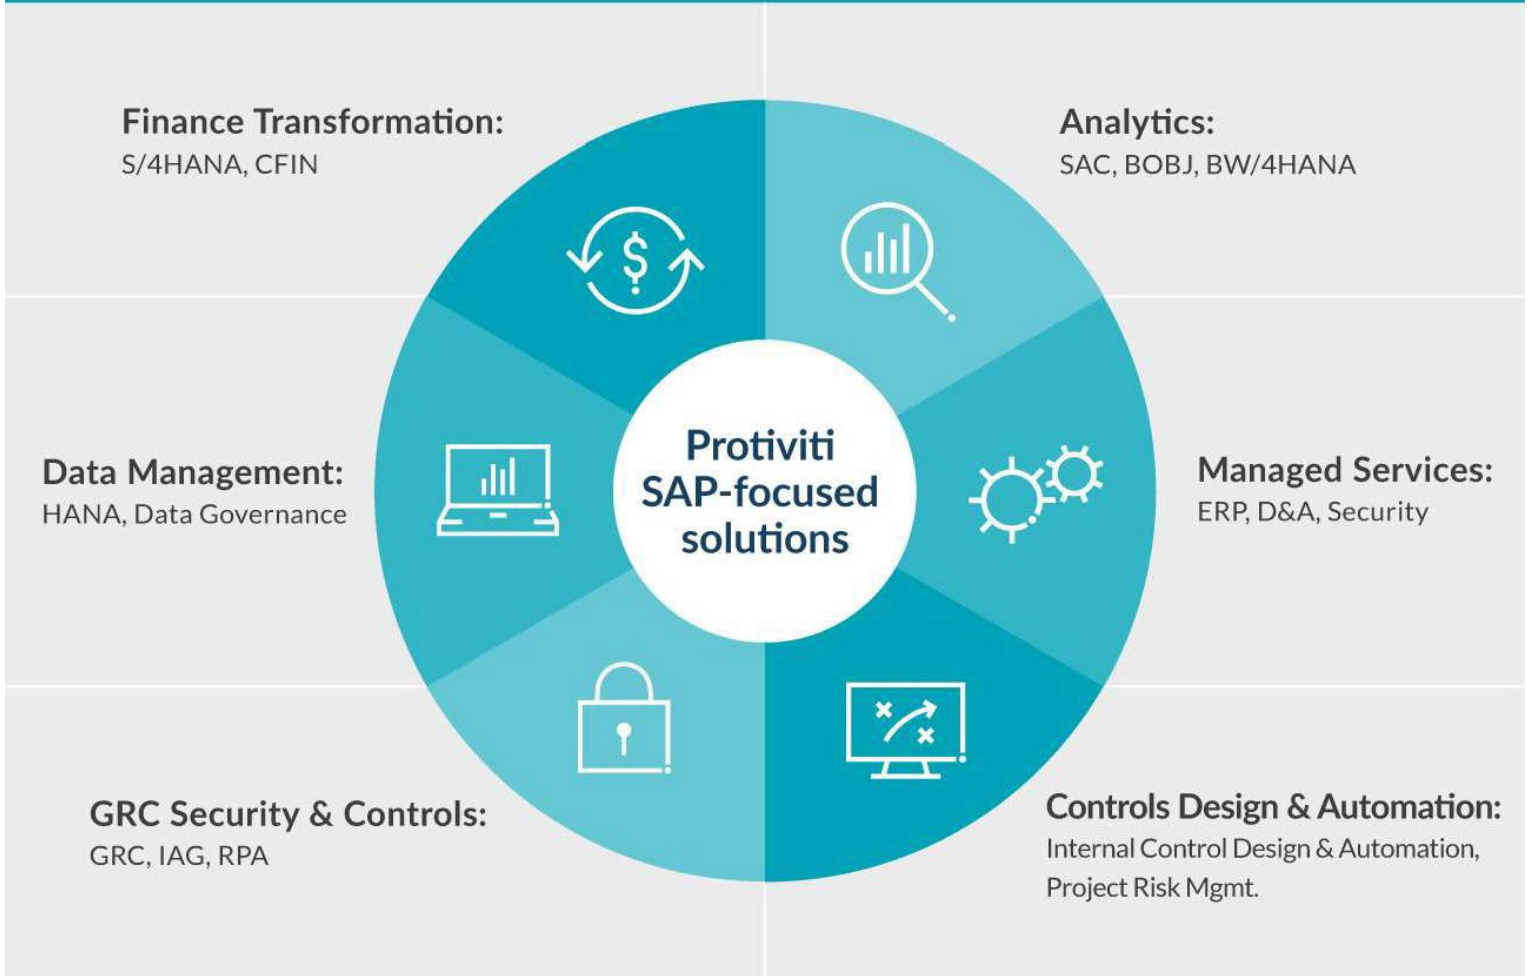

Read about our SAP capabilities

protiviti®

You have been subscribed as [EmailAddress](#).
Click here to [unsubscribe](#) or [manage your preferences](#).

Copyright © 2023 Protiviti Inc. | 2884 Sand Hill Road, Menlo Park, CA 94025, USA

An Equal Opportunity Employer. M/F/Disability/Veterans. Protiviti is not licensed or registered as a public accounting firm and does not issue opinions on financial statements or offer attestation services.